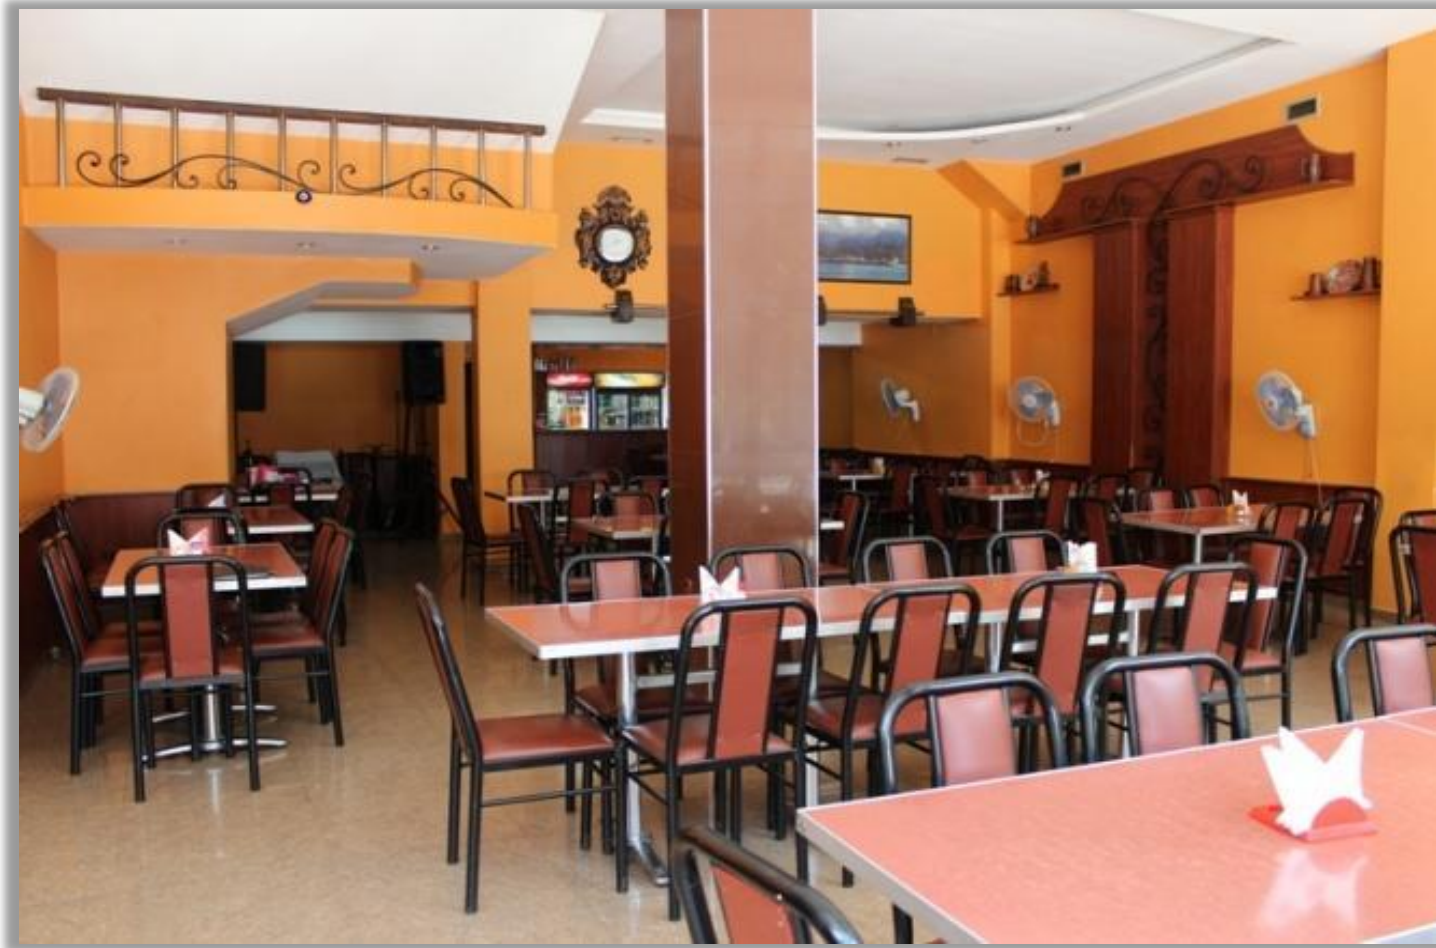

NEW YEAR IN BATUMI

HOTEL ELZA

FOR DETAILS

CONTACT US

094 362131

091 362131

041 362131

www.onewaytour.com